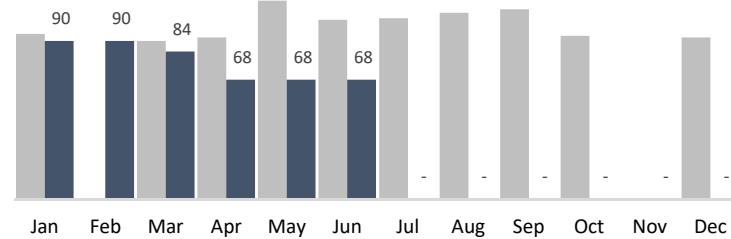

Pressure Washing Hours