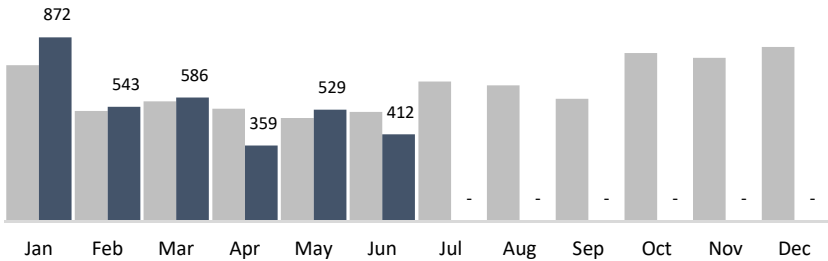

June 2020 Summary Report

Historic BID

5,743
Trash Bags

412
Graffiti Tags

3,983
Bulk Items

68
Pressure Washing

	YTD	Jan	Feb	Mar	Apr	May	Jun	Jul	Aug	Sep	Oct	Nov	Dec
Trash Bags	36,822	9,661	7,440	6,463	2,260	5,255	5,743	-	-	-	-	-	-
Trash Weight	846,906	222,203	171,120	148,649	51,980	120,865	132,089	-	-	-	-	-	-
Graffiti Tags	3,301	872	543	586	359	529	412	-	-	-	-	-	-
Bulk Items	25,841	7,671	5,337	4,175	1,345	3,330	3,983	-	-	-	-	-	-
PW Hours	468	90	90	84	68	68	68	-	-	-	-	-	-

Trash Bags

Bulk Items

2020
2019

Graffiti Tags

Pressure Washing Hours

Historic BID

BEFORE 

AFTER 

June 2020 Summary Report

Historic BID

Day	Pressure Washing Assignment	Hours
6/3/2020	Main from north of 7th to 5th - east side. 5th from Main to Los Angeles - both sides.	4
6/7/2020	Farmer's Market	2
6/7/2020	Hotspots from Supervisor	2
6/7/2020	Broadway from 8th to 9th - west side. Hill from 9th to 8th - east side. 8th from Broadway to Hill - south side. 9th from Hill to Broadway - north side.	4
6/8/2020	Olympic from Blackstone Alley to Hill - north side. Hill from Olympic to 9th - east side. 9th from Hill to Blackstone Alley - south side.	4
6/10/2020	Hotspots from Supervisor	2
6/14/2020	Hotspots from Supervisor	6
6/14/2020	Farmer's Market	2
6/15/2020	Hotspots from Supervisor	3
6/21/2020	4th from Spring to Los Angeles - south side. Spring from 4th to 5th - east side. 5th from Spring to Main - north side.	4
6/21/2020	Farmer's Market	2
6/21/2020	Hotspots from Supervisor	2
6/22/2020	Hotspots from Supervisor	5
6/22/2020	4th from Broadway to Spring - south side. Spring from 4th to 6th - west side. 6th from Broadway to Spring - north side.	3
6/24/2020	4th from Hill to Broadway - south side. Broadway from 4th to 5th - both sides. 5th from Lindley alley to Broadway - north side.	4