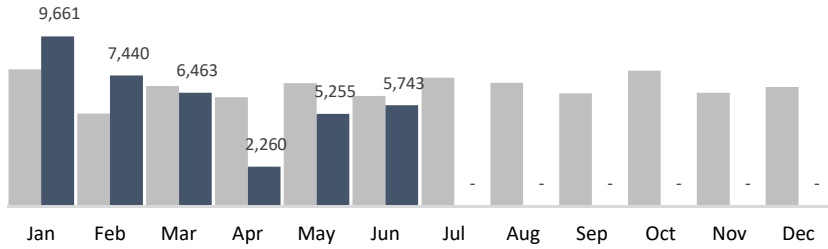

June 2020 Summary Report

Historic BID

5,743
Trash Bags

412
Graffiti Tags

3,983
Bulk Items

68
Pressure Washing

	YTD	Jan	Feb	Mar	Apr	May	Jun	Jul	Aug	Sep	Oct	Nov	Dec
Trash Bags	36,822	9,661	7,440	6,463	2,260	5,255	5,743	-	-	-	-	-	-
Trash Weight	846,906	222,203	171,120	148,649	51,980	120,865	132,089	-	-	-	-	-	-
Graffiti Tags	3,301	872	543	586	359	529	412	-	-	-	-	-	-
Bulk Items	25,841	7,671	5,337	4,175	1,345	3,330	3,983	-	-	-	-	-	-
PW Hours	468	90	90	84	68	68	68	-	-	-	-	-	-

Trash Bags