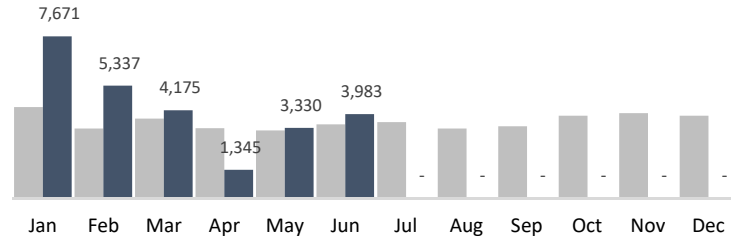

June 2020 Summary Report

Historic BID

5,743
Trash Bags

412
Graffiti Tags

3,983
Bulk Items

68
Pressure Washing

	YTD	Jan	Feb	Mar	Apr	May	Jun	Jul	Aug	Sep	Oct	Nov	Dec
Trash Bags	36,822	9,661	7,440	6,463	2,260	5,255	5,743	-	-	-	-	-	-
Trash Weight	846,906	222,203	171,120	148,649	51,980	120,865	132,089	-	-	-	-	-	-
Graffiti Tags	3,301	872	543	586	359	529	412	-	-	-	-	-	-
Bulk Items	25,841	7,671	5,337	4,175	1,345	3,330	3,983	-	-	-	-	-	-
PW Hours	468	90	90	84	68	68	68	-	-	-	-	-	-

Bulk Items

2020
2019