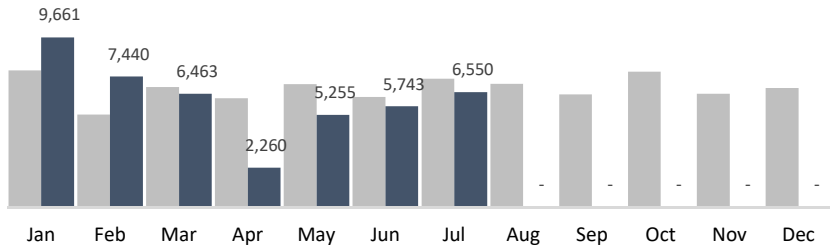

July 2020 Summary Report

Historic BID

6,550
Trash Bags

707
Graffiti Tags

3,999
Bulk Items

72
Pressure Washing

	YTD	Jan	Feb	Mar	Apr	May	Jun	Jul	Aug	Sep	Oct	Nov	Dec
Trash Bags	43,372	9,661	7,440	6,463	2,260	5,255	5,743	6,550	-	-	-	-	-
Trash Weight	997,556	222,203	171,120	148,649	51,980	120,865	132,089	150,650	-	-	-	-	-
Graffiti Tags	4,008	872	543	586	359	529	412	707	-	-	-	-	-
Bulk Items	29,840	7,671	5,337	4,175	1,345	3,330	3,983	3,999	-	-	-	-	-
PW Hours	540	90	90	84	68	68	68	72	-	-	-	-	-

Trash Bags