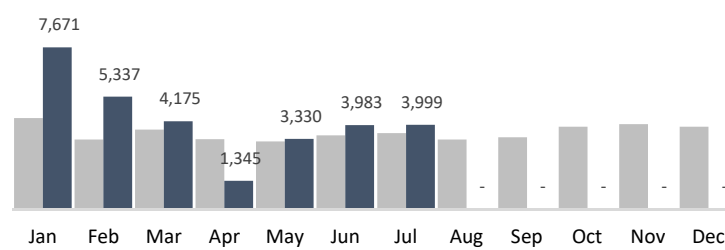

July 2020 Summary Report

Historic BID

6,550
Trash Bags

707
Graffiti Tags

3,999
Bulk Items

72
Pressure Washing

	YTD	Jan	Feb	Mar	Apr	May	Jun	Jul	Aug	Sep	Oct	Nov	Dec
Trash Bags	43,372	9,661	7,440	6,463	2,260	5,255	5,743	6,550	-	-	-	-	-
Trash Weight	997,556	222,203	171,120	148,649	51,980	120,865	132,089	150,650	-	-	-	-	-
Graffiti Tags	4,008	872	543	586	359	529	412	707	-	-	-	-	-
Bulk Items	29,840	7,671	5,337	4,175	1,345	3,330	3,983	3,999	-	-	-	-	-
PW Hours	540	90	90	84	68	68	68	72	-	-	-	-	-

Bulk Items

2020
2019