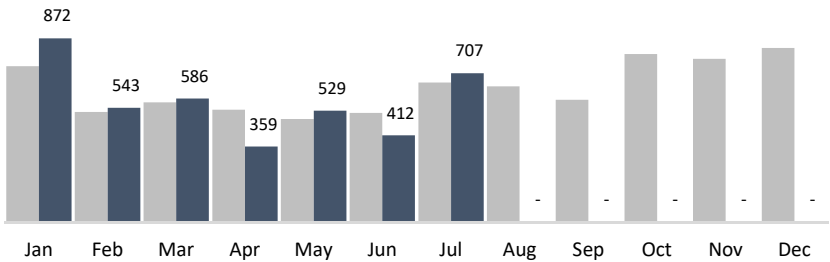

## Historic BID

**6,550**  
Trash Bags

**707**  
Graffiti Tags

**3,999**  
Bulk Items

**72**  
Pressure Washing

	YTD	Jan	Feb	Mar	Apr	May	Jun	Jul	Aug	Sep	Oct	Nov	Dec
<b>Trash Bags</b>	43,372	9,661	7,440	6,463	2,260	5,255	5,743	6,550	-	-	-	-	-
<b>Trash Weight</b>	997,556	222,203	171,120	148,649	51,980	120,865	132,089	150,650	-	-	-	-	-
<b>Graffiti Tags</b>	4,008	872	543	586	359	529	412	707	-	-	-	-	-
<b>Bulk Items</b>	29,840	7,671	5,337	4,175	1,345	3,330	3,983	3,999	-	-	-	-	-
<b>PW Hours</b>	540	90	90	84	68	68	68	72	-	-	-	-	-

Trash Bags

Bulk Items

2020  
2019

Graffiti Tags

Pressure Washing Hours

July 2020

Summary Report

Historic BID

HISTORIC CORE  
BUSINESS IMPROVEMENT DISTRICT

BEFORE

AFTER