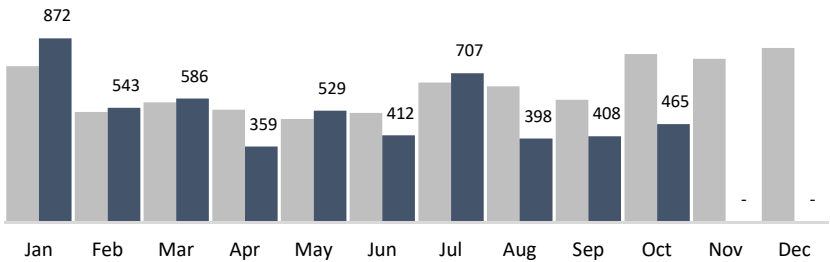

Graffiti Tags