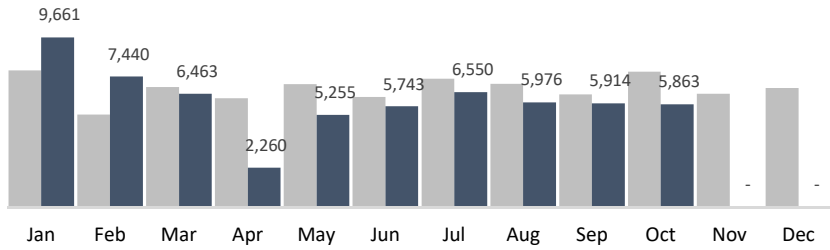

October 2020 Summary Report

Historic BID

5,863
Trash Bags

465
Graffiti Tags

3,916
Bulk Items

104
Pressure Washing

	YTD	Jan	Feb	Mar	Apr	May	Jun	Jul	Aug	Sep	Oct	Nov	Dec
Trash Bags	61,125	9,661	7,440	6,463	2,260	5,255	5,743	6,550	5,976	5,914	5,863	-	-
Trash Weight	1,405,875	222,203	171,120	148,649	51,980	120,865	132,089	150,650	137,448	136,022	134,849	-	-
Graffiti Tags	5,279	872	543	586	359	529	412	707	398	408	465	-	-
Bulk Items	40,466	7,671	5,337	4,175	1,345	3,330	3,983	3,999	3,574	3,136	3,916	-	-
PW Hours	852	90	90	84	68	68	68	72	104	104	104	-	-

Trash Bags