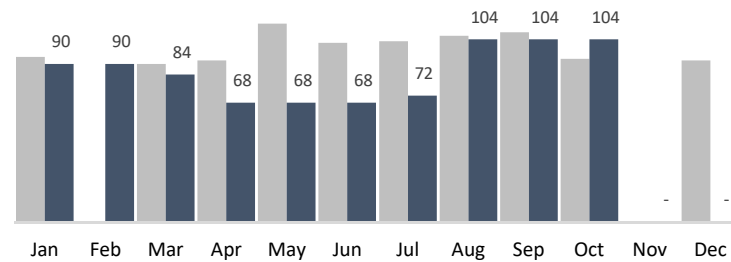

Pressure Washing Hours