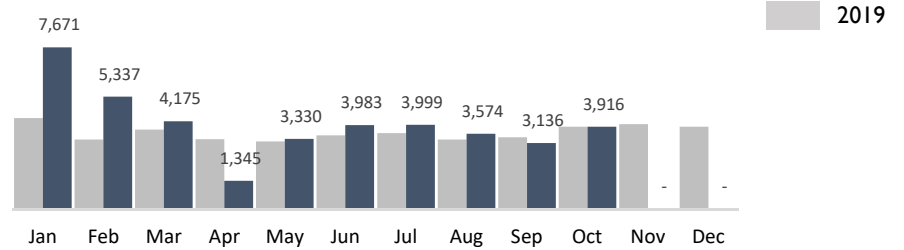

October 2020 Summary Report

Historic BID

5,863
Trash Bags

465
Graffiti Tags

3,916
Bulk Items

104
Pressure Washing

	YTD	Jan	Feb	Mar	Apr	May	Jun	Jul	Aug	Sep	Oct	Nov	Dec
Trash Bags	61,125	9,661	7,440	6,463	2,260	5,255	5,743	6,550	5,976	5,914	5,863	-	-
Trash Weight	1,405,875	222,203	171,120	148,649	51,980	120,865	132,089	150,650	137,448	136,022	134,849	-	-
Graffiti Tags	5,279	872	543	586	359	529	412	707	398	408	465	-	-
Bulk Items	40,466	7,671	5,337	4,175	1,345	3,330	3,983	3,999	3,574	3,136	3,916	-	-
PW Hours	852	90	90	84	68	68	68	72	104	104	104	-	-

Bulk Items