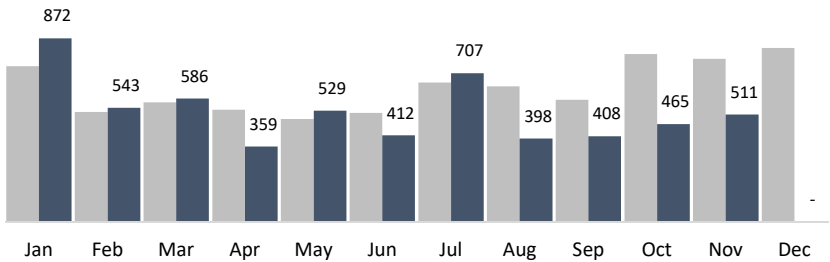

Graffiti Tags