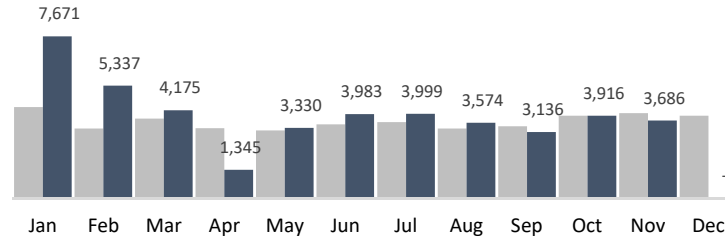

November 2020 Summary Report

Historic BID

5,791
Trash Bags

511
Graffiti Tags

3,686
Bulk Items

104
Pressure Washing

	YTD	Jan	Feb	Mar	Apr	May	Jun	Jul	Aug	Sep	Oct	Nov	Dec
Trash Bags	66,916	9,661	7,440	6,463	2,260	5,255	5,743	6,550	5,976	5,914	5,863	5,791	-
Trash Weight	1,539,068	222,203	171,120	148,649	51,980	120,865	132,089	150,650	137,448	136,022	134,849	133,193	-
Graffiti Tags	5,790	872	543	586	359	529	412	707	398	408	465	511	-
Bulk Items	44,152	7,671	5,337	4,175	1,345	3,330	3,983	3,999	3,574	3,136	3,916	3,686	-
PW Hours	1,020	90	90	84	68	68	68	72	104	104	104	168	-

Bulk Items