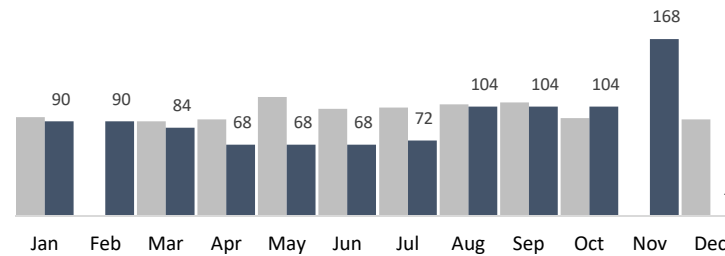

Pressure Washing Hours