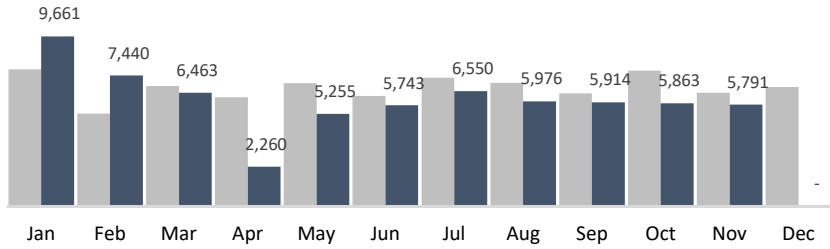

November 2020 Summary Report

Historic BID

5,791
Trash Bags

511
Graffiti Tags

3,686
Bulk Items

104
Pressure Washing

	YTD	Jan	Feb	Mar	Apr	May	Jun	Jul	Aug	Sep	Oct	Nov	Dec
Trash Bags	66,916	9,661	7,440	6,463	2,260	5,255	5,743	6,550	5,976	5,914	5,863	5,791	-
Trash Weight	1,539,068	222,203	171,120	148,649	51,980	120,865	132,089	150,650	137,448	136,022	134,849	133,193	-
Graffiti Tags	5,790	872	543	586	359	529	412	707	398	408	465	511	-
Bulk Items	44,152	7,671	5,337	4,175	1,345	3,330	3,983	3,999	3,574	3,136	3,916	3,686	-
PW Hours	1,020	90	90	84	68	68	68	72	104	104	104	168	-

Trash Bags